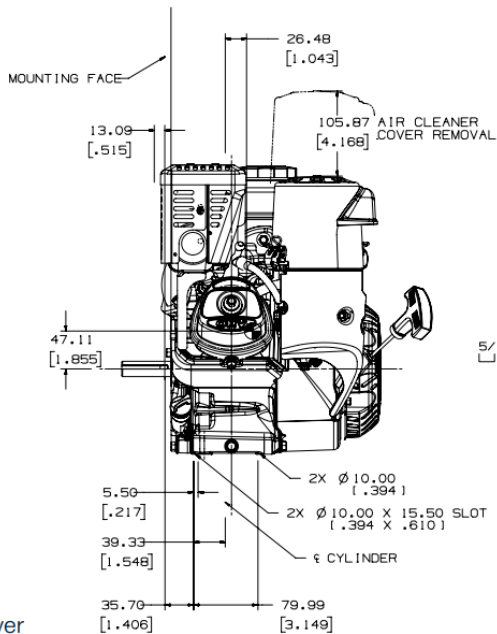

Command PRO[®]

7-HP Horizontal Shaft Engines

Dimensions (mm)

Shaft variations