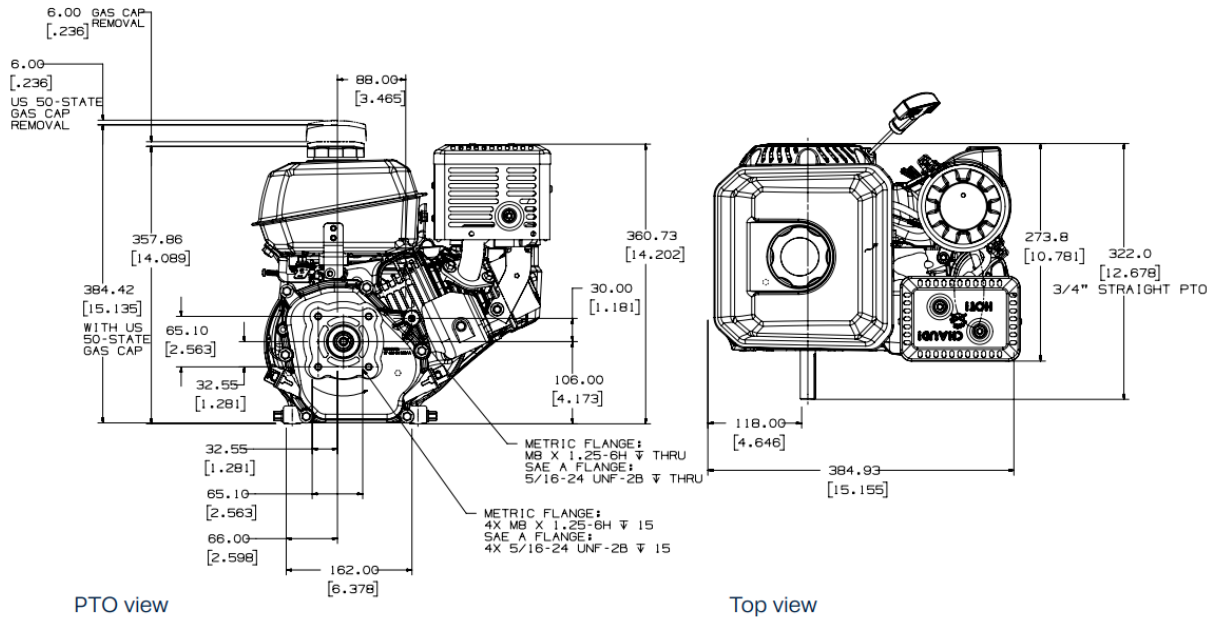

Command PRO[®]

7-HP Horizontal Shaft Engines

Dimensions (mm)

Shaft variations